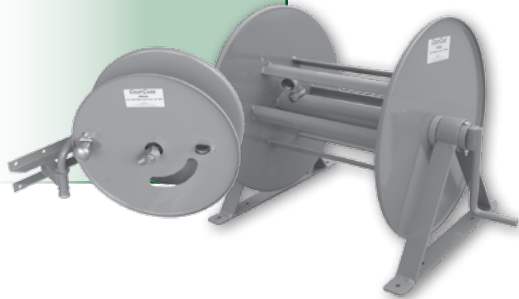

Hose Reels

A-frame & Swivel Wall Mount

7" A-frame

Order Number	Price Ref. #	Reel Size (in)	Swivel Size (in)	Dimensions (in)	Wt (lbs)
HR738	TT00001	7	3/8	23 W x 18 Dia	32.0
HR712	TT00002	7	1/2		

15" A-frame

HR1538	TT00003	15	3/8	29 W x 18 Dia	35.0
HR1512	TT00004	15	1/2		

18" A-frame

HR181	TT00005	18	1	34 W x 20 Dia	56.0
-------	---------	----	---	---------------	------

5" Swivel Wall Mount

HR512	TT00006	5	1/2	9 W x 18 Dia	35.0
-------	---------	---	-----	--------------	------

7" & 15" A-frame

- Heavy duty and versatile
- Useful for many different hoses and applications

18" A-frame

- Heavy duty reel designed for large hoses
- Designed for industrial and farm applications

5" Swivel Wall Mount

- Smoothly swivels 180
- Can be folded flat against the wall
- Versatile reel

Hose Capacity: (capacity may vary with hose OD)		
3/8" ID - 5/8" OD 250 feet	1/2" ID - 3/4" OD 175 feet	5/8" ID - 13/16" OD 100 feet